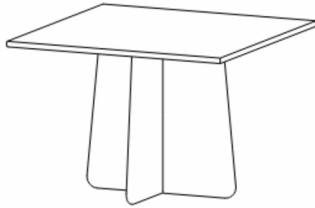

WOMEN
OWNED

Unity

Unity Side Table
White Oak

Mantra
Inspired Furniture.

Flat-pack Design

Square Table

Round Table

Side Table

Coffee Table

Bringing in **five awards** at NeoCon 2024, Unity's soft curves invites one to sit and enjoy the warmth of its complete solid wood design. This design illuminates the strength and beauty of wood from its top through its base. Unity's design answered our challenge of how to reduce transportation carbon costs to the environment by the ability of flat packing, ease of assembly and disassembly, as well as reuse and refinish options. The base comes in two pieces that easily slide together and the top is simply bolted to the base. This creates an easy installation solution, which reduces costs to the end user.