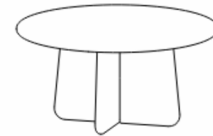

WOMEN
OWNED

Unity

Unity Side Table
White Oak

Mantra
Inspired Furniture.

Flat-pack Design

Square Table

Round Table

Side Table

Coffee Table

Bringing in **five awards** at NeoCon 2024, Unity's soft curves invites one to sit and enjoy the warmth of its complete solid wood design. This design illuminates the strength and beauty of wood from its top through its base. Unity's design answered our challenge of how to reduce transportation carbon costs to the environment by the ability of flat packing, ease of assembly and disassembly, as well as reuse and refinish options. The base comes in two pieces that easily slide together and the top is simply bolted to the base. This creates an easy installation solution, which reduces costs to the end user.