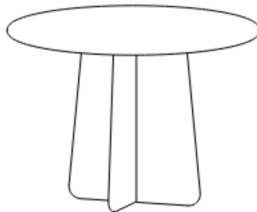

WOMEN
OWNED

Unity

Unity Side Table
White Oak

Mantra
Inspired Furniture.

Flat-pack Design

Square Table

Round Table

Side Table

Coffee Table

Bringing in **five awards** at NeoCon 2024, Unity's soft curves invites one to sit and enjoy the warmth of its complete solid wood design. This design illuminates the strength and beauty of wood from its top through its base. Unity's design answered our challenge of how to reduce transportation carbon costs to the environment by the ability of flat packing, ease of assembly and disassembly, as well as reuse and refinish options. The base comes in two pieces that easily slide together and the top is simply bolted to the base. This creates an easy installation solution, which reduces costs to the end user.